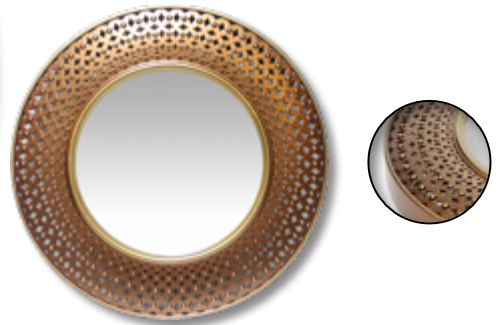

**BOLLY
15367GD**

UPC: 731742153678
≈ 15.75" Round
Actual Mirror Size: 9.25 in
Gold/Copper Decorative Frame